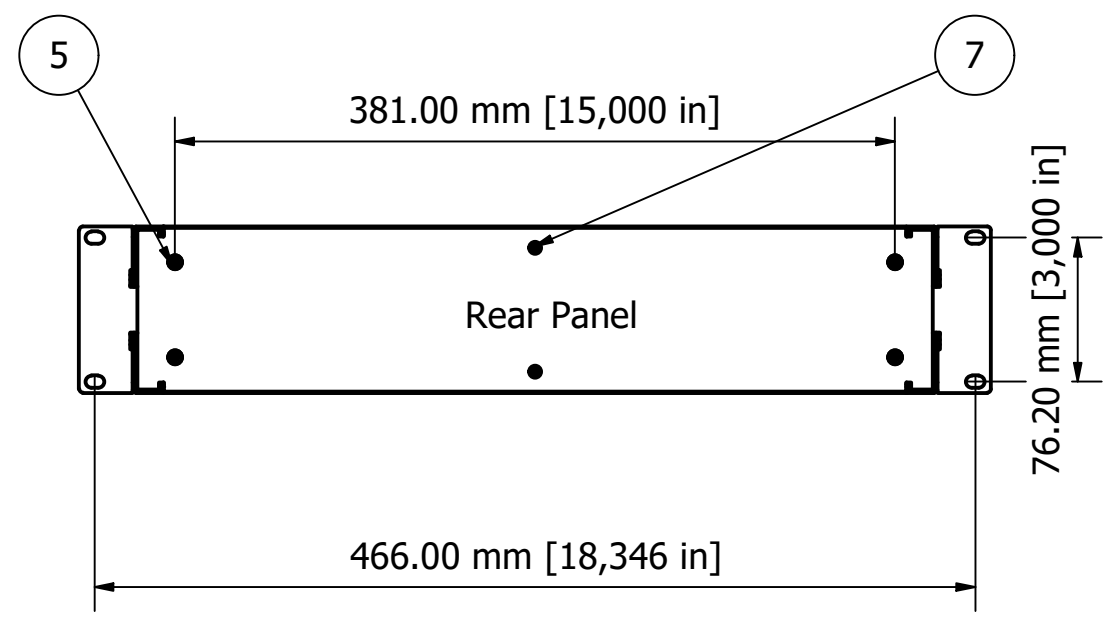

Bezel Assembly is painted RAL 7035 fine texture grey.  
 All other parts are Iridite NCP plated.  
 Front panel ordered seperately, M5900020

PARTS LIST			
ITEM	QTY	PART NUMBER	DESCRIPTION
1	1	M5904505	2U Bezel Assembly
2	2	M5903201	Side Panel
3	1	M5902201	Rear Panel
4	1	M5901521	Top Panel
5	8	M4x16 Screws	Bezel/Rear Fixings
6	1	M5901531	Base Panel
7	2	M3x8 CSK Screws	Rear Panel Center Fixings

FIRST ANGLE PROJECTION

Designed by L Clark	Description Mettec 2U x 19" x 167 mm Rack Case	Date 14/03/2012	Scale 1:1
------------------------	---	--------------------	--------------

**METCASE ENCLOSURES**  
 15 Brunel Way, Segensworth East, Fareham,  
 Hampshire, UK. PO15 5TX  
 Tel: +44 (0)1489 583858 Email: metcase@okw.co.uk