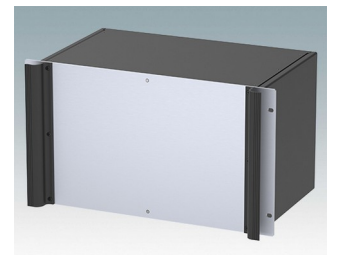

M6219639
COMBIMET 19" 6Ux265mm
Aluminium
Black RAL 9005
266x482.6x265mm