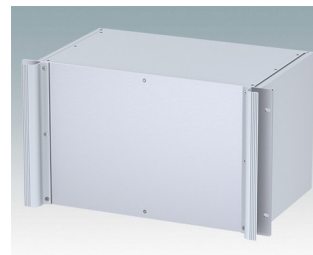

M6219635
COMBIMET 19" 6Ux265mm
Aluminium
Light grey RAL 7035
266x482.6x265mm