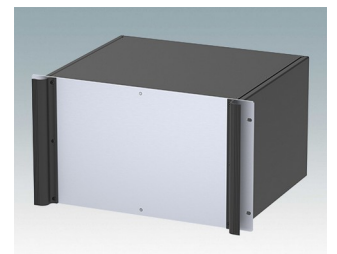

M6219659
COMBIMET 19" 6Ux365mm
Aluminium
Black RAL 9005
266x482.6x365mm