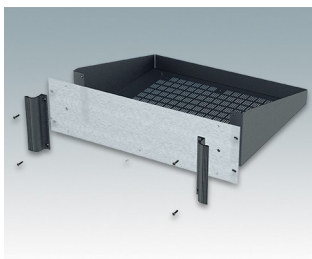

Universal rack mount enclosures to DIN 41494 and IEC 60297-3

- Versatile 19 inch rack cases in 1U to 6U heights and three depths
- Very modern design incorporating ergonomic front panel handles
- Super-deep 24" (610 mm) versions for server racks. Version T with open top
- Robust aluminium case body with removable top, base and rear panels
- Top and base panels vented or unvented
- 19" front panel in anodised aluminium
- Mounting holes in base for PCBs and chassis
- M4 earth studs on all components for electrical continuity
- Two standard colours black or light grey
- Cases supplied fully assembled.

Order your own fully customised version [learn more here >>](#)