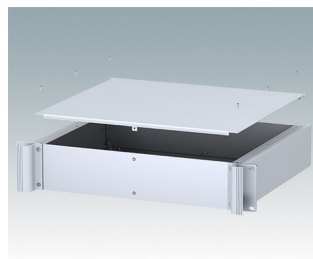

Universal rack mount enclosures to DIN 41494 and IEC 60297-3

- Versatile 19 inch rack cases in 1U to 6U heights and three depths
- Very modern design incorporating ergonomic front panel handles
- Super-deep 24" (610 mm) versions for server racks. Version T with open top
- Robust aluminium case body with removable top, base and rear panels
- Top and base panels vented or unvented
- 19" front panel in anodised aluminium
- Mounting holes in base for PCBs and chassis
- M4 earth studs on all components for electrical continuity
- Two standard colours black or light grey
- Cases supplied fully assembled.

Order your own fully customised version [learn more here >>](#)