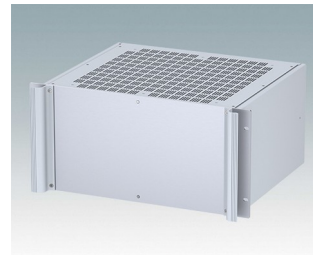

M6219565
COMBIMET 19" 5Ux365mm
Vented
Aluminium
Light grey RAL 7035
221x482.6x365mm