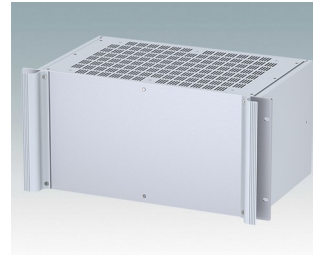

M6219545
COMBIMET 19" 5Ux265mm
Vented
Aluminium
Light grey RAL 7035
221x482.6x265mm