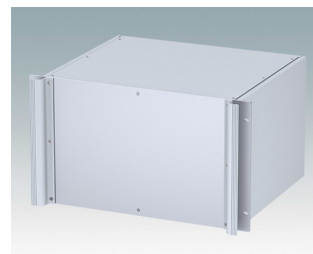

M6219655
COMBIMET 19" 6Ux365mm
Aluminium
Light grey RAL 7035
266x482.6x365mm