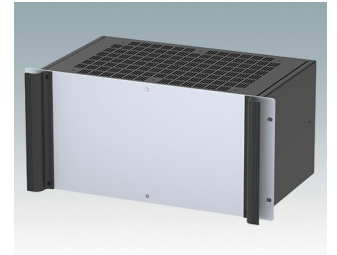

M6219549
COMBIMET 19" 5Ux265mm
Vented
Aluminium
Black RAL 9005
221x482.6x265mm