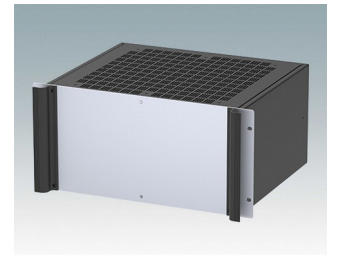

M6219569
COMBIMET 19" 5Ux365mm
Vented
Aluminium
Black RAL 9005
221x482.6x365mm