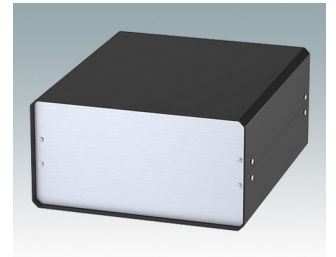

M5504119
UNICASE 4
Aluminium
Black RAL 9005
261x300x134.5mm