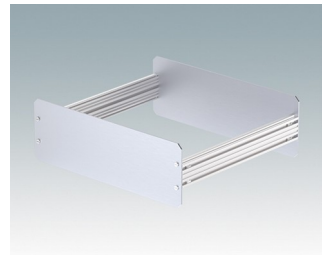

Versatile design ideal for customising

- Attractive and practical instrument enclosures with simple and fast assembly
- Easily customised to your exact specifications
- Ten standard sizes available in traffic white, light grey and black
- Removable internal chassis
- PCB guide rails in the assembly extrusions
- Anodised aluminium front and rear panels included
- Front panels recessed to protect controls
- Four push-in non-slip rubber feet included.

Order your own fully customised version [learn more here >>](#)

Select Versions

M5501110
UNICASE 1
Aluminium
Light grey RAL 7035
185x180x65mm

M5501116
UNICASE 1
Aluminium
Traffic white RAL 9016
185x180x65mm

M5501119
UNICASE 1
Aluminium
Black RAL 9005
185x180x65mm

M5502110
UNICASE 2
Aluminium
Light grey RAL 7035
260x250x90mm

M5502116
UNICASE 2
Aluminium
Traffic white RAL 9016
260x250x90mm

M5502119
UNICASE 2
Aluminium
Black RAL 9005
260x250x90mm

M5503110
UNICASE 3
Aluminium
Light grey RAL 7035
350x250x110mm

M5503116
UNICASE 3
Aluminium
Traffic white RAL 9016
350x250x110mm

M5503119
UNICASE 3
Aluminium
Black RAL 9005
350x250x110mm

M5504110
UNICASE 4
Aluminium
Light grey RAL 7035
261x300x134.5mm