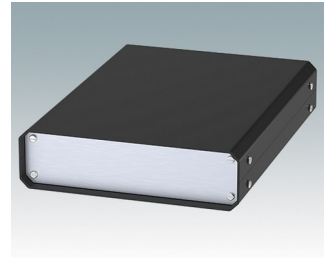

Versatile design ideal for customising

- Attractive and practical instrument enclosures with simple and fast assembly
- Easily customised to your exact specifications
- Ten standard sizes available in traffic white, light grey and black
- Removable internal chassis
- PCB guide rails in the assembly extrusions
- Anodised aluminium front and rear panels included
- Front panels recessed to protect controls
- Four push-in non-slip rubber feet included.

M5511110
UNICASE SL1
Aluminium
Light grey RAL 7035
130x180x50mm

M5511116
UNICASE SL1
Aluminium
Traffic white RAL 9016
130x180x50mm

M5511119
UNICASE SL1
Aluminium
Black RAL 9005
130x180x50mm

M5512110
UNICASE SL2
Aluminium
Light grey RAL 7035
185x250x50mm

M5512116
UNICASE SL2
Aluminium
Traffic white RAL 9016
185x250x50mm

M5512119
UNICASE SL2
Aluminium
Black RAL 9005
185x250x50mm

M5513110
UNICASE SL3
Aluminium
Light grey RAL 7035
250x250x50mm

M5513116
UNICASE SL3
Aluminium
Traffic white RAL 9016
250x250x50mm