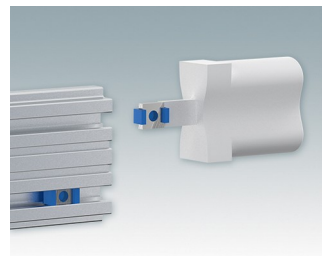

Versatile design ideal for customising

- Attractive and practical instrument enclosures with simple and fast assembly
- Easily customised to your exact specifications
- Ten standard sizes available in traffic white, light grey and black
- Removable internal chassis
- PCB guide rails in the assembly extrusions
- Anodised aluminium front and rear panels included
- Front panels recessed to protect controls
- Four push-in non-slip rubber feet included.

Order your own fully customised version [learn more here >>](#)