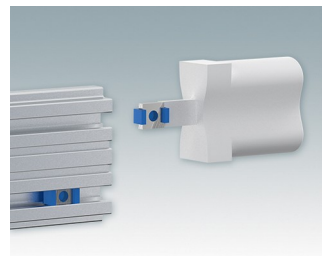

Versatile design ideal for customising

- Attractive and practical instrument enclosures with simple and fast assembly
- Easily customised to your exact specifications
- Ten standard sizes available in traffic white, light grey and black
- Removable internal chassis
- PCB guide rails in the assembly extrusions
- Anodised aluminium front and rear panels included
- Front panels recessed to protect controls
- Four push-in non-slip rubber feet included.

Order your own fully customised version [learn more here >>](#)