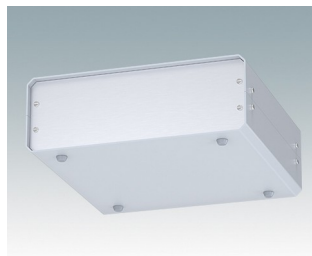

Versatile design ideal for customising

- Attractive and practical instrument enclosures with simple and fast assembly
- Easily customised to your exact specifications
- Ten standard sizes available in traffic white, light grey and black
- Removable internal chassis
- PCB guide rails in the assembly extrusions
- Anodised aluminium front and rear panels included
- Front panels recessed to protect controls
- Four push-in non-slip rubber feet included.

Order your own fully customised version [learn more here >>](#)

Select Versions

M5501110
UNICASE 1
Aluminium
Light grey RAL 7035
185x180x65mm

M5501116
UNICASE 1
Aluminium
Traffic white RAL 9016
185x180x65mm

M5501119
UNICASE 1
Aluminium
Black RAL 9005
185x180x65mm

M5502110
UNICASE 2
Aluminium
Light grey RAL 7035
260x250x90mm

M5502116
UNICASE 2
Aluminium
Traffic white RAL 9016
260x250x90mm

M5502119
UNICASE 2
Aluminium
Black RAL 9005
260x250x90mm

M5503110
UNICASE 3
Aluminium
Light grey RAL 7035
350x250x110mm

M5503116
UNICASE 3
Aluminium
Traffic white RAL 9016
350x250x110mm

M5503119
UNICASE 3
Aluminium
Black RAL 9005
350x250x110mm

M5504110
UNICASE 4
Aluminium
Light grey RAL 7035
261x300x134.5mm