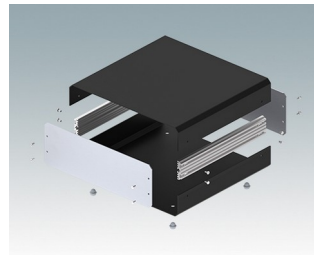

Versatile design ideal for customising

- Attractive and practical instrument enclosures with simple and fast assembly
- Easily customised to your exact specifications
- Ten standard sizes available in traffic white, light grey and black
- Removable internal chassis
- PCB guide rails in the assembly extrusions
- Anodised aluminium front and rear panels included
- Front panels recessed to protect controls
- Four push-in non-slip rubber feet included.

Order your own fully customised version [learn more here >>](#)

Select Versions

M5501110
UNICASE 1
Aluminium
Light grey RAL 7035
185x180x65mm

M5501116
UNICASE 1
Aluminium
Traffic white RAL 9016
185x180x65mm

M5501119
UNICASE 1
Aluminium
Black RAL 9005
185x180x65mm

M5502110
UNICASE 2
Aluminium
Light grey RAL 7035
260x250x90mm

M5502116
UNICASE 2
Aluminium
Traffic white RAL 9016
260x250x90mm

M5502119
UNICASE 2
Aluminium
Black RAL 9005
260x250x90mm