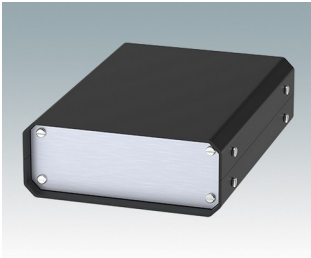

Versatile design ideal for customising

- Attractive and practical instrument enclosures with simple and fast assembly
- Easily customised to your exact specifications
- Ten standard sizes available in traffic white, light grey and black
- Removable internal chassis
- PCB guide rails in the assembly extrusions
- Anodised aluminium front and rear panels included
- Front panels recessed to protect controls
- Four push-in non-slip rubber feet included.

M5505119
UNICASE 5
Aluminium
Black RAL 9005
367x300x134.5mm

M5506110
UNICASE 6
Aluminium
Light grey RAL 7035
474x300x134.5mm

M5506116
UNICASE 6
Aluminium
Traffic white RAL 9016
474x300x134.5mm

M5506119
UNICASE 6
Aluminium
Black RAL 9005
474x300x134.5mm

M5511110
UNICASE SL1
Aluminium
Light grey RAL 7035
130x180x50mm

M5511116
UNICASE SL1
Aluminium
Traffic white RAL 9016
130x180x50mm

M5511119
UNICASE SL1
Aluminium
Black RAL 9005
130x180x50mm

M5512110
UNICASE SL2
Aluminium
Light grey RAL 7035
185x250x50mm