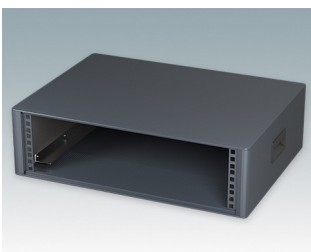

M6619344
TECHNOMET 19" 3Ux400mm
Aluminium
Anthracite RAL 7016
155.6x539x400mm