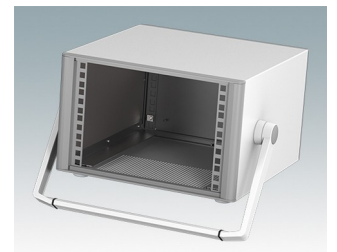

M6610456
TECHNOMET 10.5" 4Ux330mm
Aluminium
Traffic white/traffic grey A RAL
9016/7042
200x323x330mm