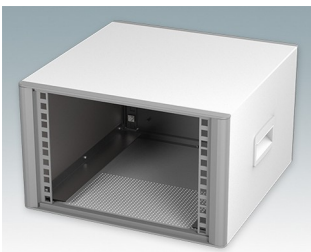

M6610446
TECHNOMET 10.5" 4Ux330mm
Aluminium
Traffic white/traffic grey A RAL
9016/7042
200x323x330mm