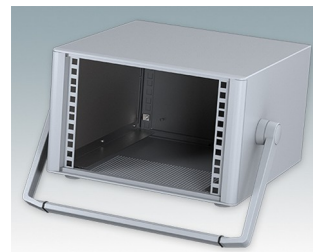

M6610455
TECHNOMET 10.5" 4Ux330mm
Aluminium
Light grey RAL 7035
200x323x330mm