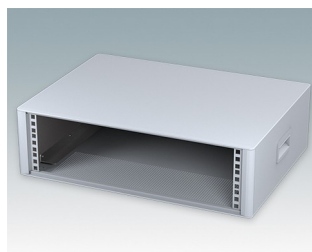

M6619345
TECHNOMET 19" 3Ux400mm
Aluminium
Light grey RAL 7035
155.6x539x400mm