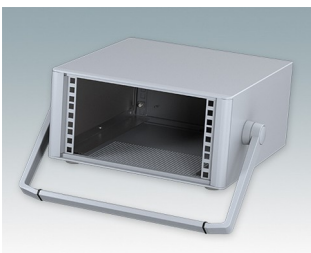

M6610355
TECHNOMET 10.5" 3Ux330mm
Aluminium
Light grey RAL 7035
156.6x323x330mm