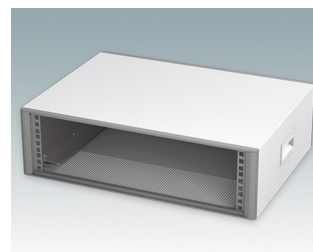

M6619346
TECHNOMET 19" 3Ux400mm
Aluminium
Traffic white/traffic grey A RAL
9016/7042
155.6x539x400mm