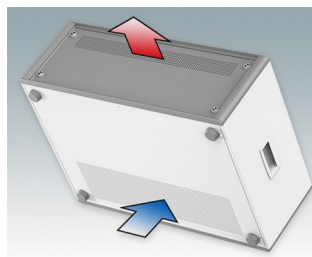

Modern Desktop Mini-Rack Enclosures to DIN 41494 and IEC 60297-3

- Cohesive design with no visible fixing screws. Robust yet lightweight aluminium construction
- Designed to accept standard 10.5" (42HP) and 19" (84HP) subracks, chassis and front panels
- Die cast bezels fit flush with the case body for a smooth appearance
- Recessed ABS side handles for easy carrying
- 10.5" versions also available with a tilt/swivel carry handle
- Removable rear panel and internal subrack/chassis support rails included
- Ventilation holes in base and rear panel
- All case panels fitted with M4 threaded pillars for earth connections
- Moulded ABS non-slip feet included
- Supplied fully assembled and ready to use
- Accessory anodised 10,5" and 19" front panels available.

Order your own fully customised version [learn more here >>](#)