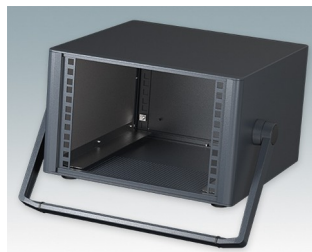

M6610454
TECHNOMET 10.5" 4Ux330mm
Aluminium
Anthracite RAL 7016
200x323x330mm