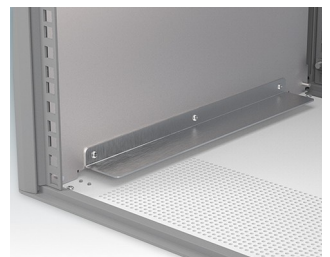

Modern Desktop Mini-Rack Enclosures to DIN 41494 and IEC 60297-3

- Cohesive design with no visible fixing screws. Robust yet lightweight aluminium construction
- Designed to accept standard 10.5" (42HP) and 19" (84HP) subracks, chassis and front panels
- Die cast bezels fit flush with the case body for a smooth appearance
- Recessed ABS side handles for easy carrying
- 10.5" versions also available with a tilt/swivel carry handle
- Removable rear panel and internal subrack/chassis support rails included
- Ventilation holes in base and rear panel
- All case panels fitted with M4 threaded pillars for earth connections
- Moulded ABS non-slip feet included
- Supplied fully assembled and ready to use
- Accessory anodised 10,5" and 19" front panels available.

Order your own fully customised version [learn more here >>](#)