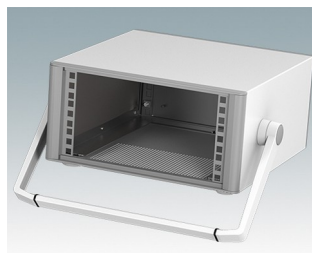

M6610356
TECHNOMET 10.5" 3Ux330mm
Aluminium
Traffic white/traffic grey A RAL
9016/7042
156.6x323x330mm