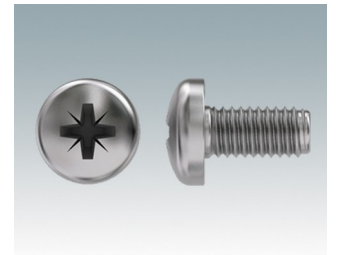

M5600010
PCB/Panel Fixing Screws, M3
Steel
Zinc coated
6mm

Subject to technical modification without notice. © OKW Enclosures Ltd