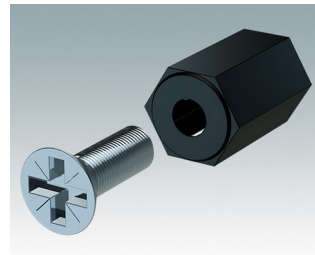

M5600001
PCB mounting kit
PA 6
Black RAL 9005