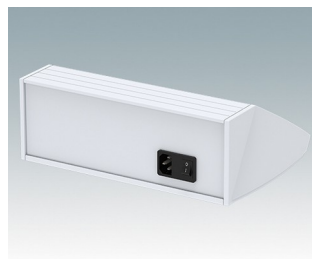

Sloping front terminal enclosures

- Ergonomic aluminium instrument enclosures for desktop and wall mounted applications
- Very robust design in three standard sizes and three colours: traffic white, light grey and black
- Optional IP 54 models (VDE tested) with gaskets for the front and base panels
- Pre-assembled aluminium case body with flat rear panel for connectors, switches, power inlets etc.
- Stainless steel M3 Torx® T10 and MS M3 Pozidriv fixings supplied
- Four non-slip rubber feet included
- Accessory front panel is recessed for a membrane keypad
- Pre-punched PCB fixing points in base
- For IP 54 protection accessory PCB pillars are required
- Accessory wall mounting kit.

Order your own fully customised version [learn more here >>](#)

Select Versions

M5320105
UNIDESK M200 IP 54
Aluminium
Light grey RAL 7035
200x200x102mm
IP 54

M5320106
UNIDESK M200 IP 54
Aluminium
Traffic white RAL 9016
200x200x102mm
IP 54