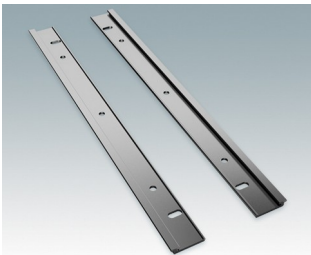

M5302213
Wall mount kit M300
Aluminium
Matt anodised