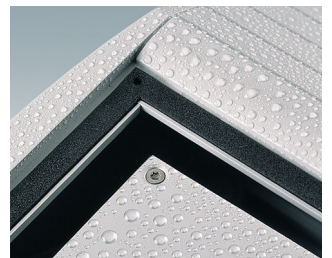

Sloping front terminal enclosures

- Ergonomic aluminium instrument enclosures for desktop and wall mounted applications
- Very robust design in three standard sizes and three colours: traffic white, light grey and black
- Optional IP 54 models (VDE tested) with gaskets for the front and base panels
- Pre-assembled aluminium case body with flat rear panel for connectors, switches, power inlets etc.
- Stainless steel M3 Torx® T10 and MS M3 Pozidriv fixings supplied
- Four non-slip rubber feet included
- Accessory front panel is recessed for a membrane keypad
- Pre-punched PCB fixing points in base
- For IP 54 protection accessory PCB pillars are required
- Accessory wall mounting kit.

Order your own fully customised version [learn more here >>](#)