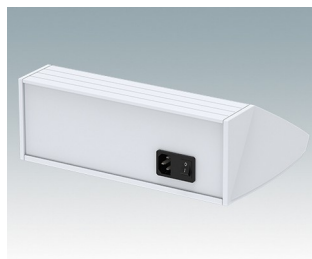

Sloping front terminal enclosures

- Ergonomic aluminium instrument enclosures for desktop and wall mounted applications
- Very robust design in three standard sizes and three colours: traffic white, light grey and black
- Optional IP 54 models (VDE tested) with gaskets for the front and base panels
- Pre-assembled aluminium case body with flat rear panel for connectors, switches, power inlets etc.
- Stainless steel M3 Torx® T10 and MS M3 Pozidriv fixings supplied
- Four non-slip rubber feet included
- Accessory front panel is recessed for a membrane keypad
- Pre-punched PCB fixing points in base
- For IP 54 protection accessory PCB pillars are required
- Accessory wall mounting kit.

Order your own fully customised version [learn more here >>](#)

Select Versions

M5320105
UNIDESK M200 IP 54
Aluminium
Light grey RAL 7035
200x200x102mm
IP 54

M5320106
UNIDESK M200 IP 54
Aluminium
Traffic white RAL 9016
200x200x102mm
IP 54