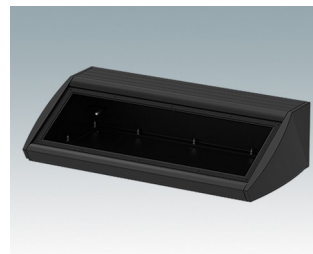

M5340109
UNIDESK M400 IP 54
Aluminium
Black RAL 9005
400x200x102mm
IP 54