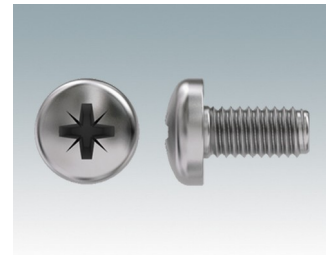

M5600010
PCB/Panel Fixing Screws, M3
Steel
Zinc coated
6mm

Subject to technical modification without notice. © OKW Enclosures Ltd