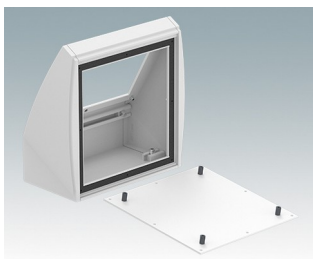

Sloping front terminal enclosures

- Ergonomic aluminium instrument enclosures for desktop and wall mounted applications
- Very robust design in three standard sizes and three colours: traffic white, light grey and black
- Optional IP 54 models (VDE tested) with gaskets for the front and base panels
- Pre-assembled aluminium case body with flat rear panel for connectors, switches, power inlets etc.
- Stainless steel M3 Torx® T10 and MS M3 Pozidriv fixings supplied
- Four non-slip rubber feet included
- Accessory front panel is recessed for a membrane keypad
- Pre-punched PCB fixing points in base
- For IP 54 protection accessory PCB pillars are required
- Accessory wall mounting kit.

Order your own fully customised version [learn more here >>](#)