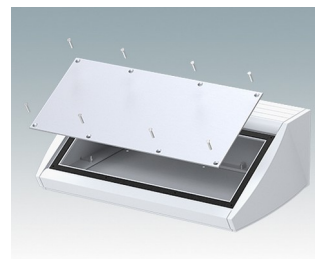

Sloping front terminal enclosures

- Ergonomic aluminium instrument enclosures for desktop and wall mounted applications
- Very robust design in three standard sizes and three colours: traffic white, light grey and black
- Optional IP 54 models (VDE tested) with gaskets for the front and base panels
- Pre-assembled aluminium case body with flat rear panel for connectors, switches, power inlets etc.
- Stainless steel M3 Torx® T10 and MS M3 Pozidriv fixings supplied
- Four non-slip rubber feet included
- Accessory front panel is recessed for a membrane keypad
- Pre-punched PCB fixing points in base
- For IP 54 protection accessory PCB pillars are required
- Accessory wall mounting kit.

Order your own fully customised version [learn more here >>](#)