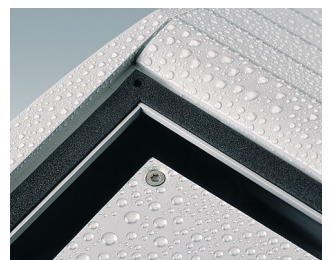

Sloping front terminal enclosures

- Ergonomic aluminium instrument enclosures for desktop and wall mounted applications
- Very robust design in three standard sizes and three colours: traffic white, light grey and black
- Optional IP 54 models (VDE tested) with gaskets for the front and base panels
- Pre-assembled aluminium case body with flat rear panel for connectors, switches, power inlets etc.
- Stainless steel M3 Torx® T10 and MS M3 Pozidriv fixings supplied
- Four non-slip rubber feet included
- Accessory front panel is recessed for a membrane keypad
- Pre-punched PCB fixing points in base
- For IP 54 protection accessory PCB pillars are required
- Accessory wall mounting kit.

Order your own fully customised version [learn more here >>](#)