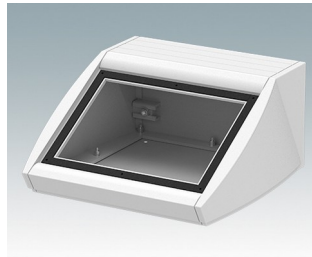

Sloping front terminal enclosures

- Ergonomic aluminium instrument enclosures for desktop and wall mounted applications
- Very robust design in three standard sizes and three colours: traffic white, light grey and black
- Optional IP 54 models (VDE tested) with gaskets for the front and base panels
- Pre-assembled aluminium case body with flat rear panel for connectors, switches, power inlets etc.
- Stainless steel M3 Torx® T10 and MS M3 Pozidriv fixings supplied
- Four non-slip rubber feet included
- Accessory front panel is recessed for a membrane keypad
- Pre-punched PCB fixing points in base
- For IP 54 protection accessory PCB pillars are required
- Accessory wall mounting kit.

Order your own fully customised version [learn more here >>](#)

Select Versions

M5320105
UNIDESK M200 IP 54
Aluminium
Light grey RAL 7035
200x200x102mm
IP 54

M5320106
UNIDESK M200 IP 54
Aluminium
Traffic white RAL 9016
200x200x102mm
IP 54