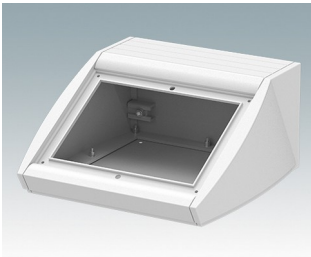

M5320116
UNIDESK M200
Aluminium
Traffic white RAL 9016
200x200x102mm