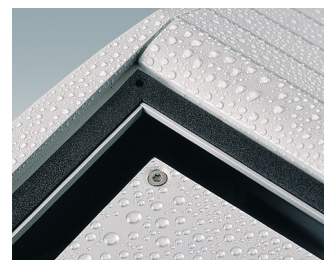

Sloping front terminal enclosures

- Ergonomic aluminium instrument enclosures for desktop and wall mounted applications
- Very robust design in three standard sizes and three colours: traffic white, light grey and black
- Optional IP 54 models (VDE tested) with gaskets for the front and base panels
- Pre-assembled aluminium case body with flat rear panel for connectors, switches, power inlets etc.
- Stainless steel M3 Torx® T10 and MS M3 Pozidriv fixings supplied
- Four non-slip rubber feet included
- Accessory front panel is recessed for a membrane keypad
- Pre-punched PCB fixing points in base
- For IP 54 protection accessory PCB pillars are required
- Accessory wall mounting kit.

Order your own fully customised version [learn more here >>](#)