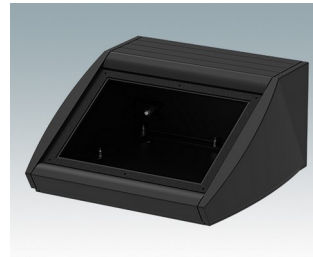

Sloping front terminal enclosures

- Ergonomic aluminium instrument enclosures for desktop and wall mounted applications
- Very robust design in three standard sizes and three colours: traffic white, light grey and black
- Optional IP 54 models (VDE tested) with gaskets for the front and base panels
- Pre-assembled aluminium case body with flat rear panel for connectors, switches, power inlets etc.
- Stainless steel M3 Torx® T10 and MS M3 Pozidriv fixings supplied
- Four non-slip rubber feet included
- Accessory front panel is recessed for a membrane keypad
- Pre-punched PCB fixing points in base
- For IP 54 protection accessory PCB pillars are required
- Accessory wall mounting kit.

Order your own fully customised version [learn more here >>](#)

Select Versions

M5320105
UNIDESK M200 IP 54
Aluminium
Light grey RAL 7035
200x200x102mm
IP 54

M5320106
UNIDESK M200 IP 54
Aluminium
Traffic white RAL 9016
200x200x102mm
IP 54