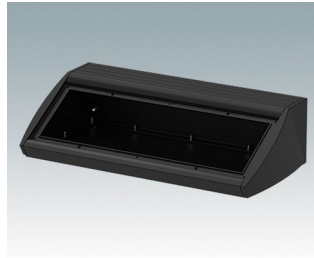

M5340119
UNIDESK M400
Aluminium
Black RAL 9005
400x200x102mm