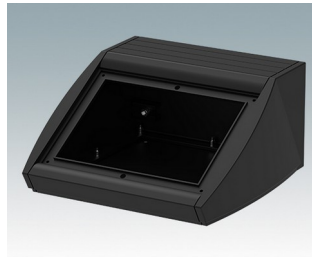

M5320119
UNIDESK M200
Aluminium
Black RAL 9005
200x200x102mm