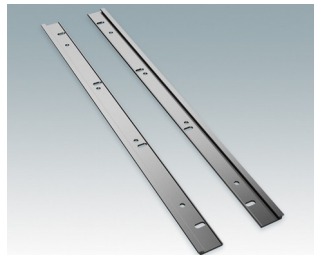

M5302214
Wall mount kit M400
Aluminium
Matt anodised