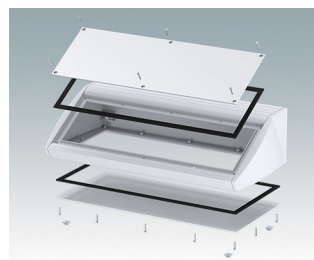

Sloping front terminal enclosures

- Ergonomic aluminium instrument enclosures for desktop and wall mounted applications
- Very robust design in three standard sizes and three colours: traffic white, light grey and black
- Optional IP 54 models (VDE tested) with gaskets for the front and base panels
- Pre-assembled aluminium case body with flat rear panel for connectors, switches, power inlets etc.
- Stainless steel M3 Torx® T10 and MS M3 Pozidriv fixings supplied
- Four non-slip rubber feet included
- Accessory front panel is recessed for a membrane keypad
- Pre-punched PCB fixing points in base
- For IP 54 protection accessory PCB pillars are required
- Accessory wall mounting kit.

Order your own fully customised version [learn more here >>](#)