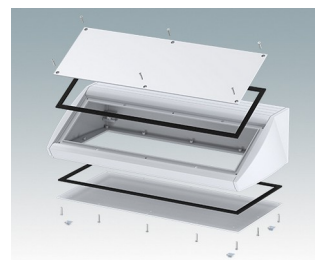

Sloping front terminal enclosures

- Ergonomic aluminium instrument enclosures for desktop and wall mounted applications
- Very robust design in three standard sizes and three colours: traffic white, light grey and black
- Optional IP 54 models (VDE tested) with gaskets for the front and base panels
- Pre-assembled aluminium case body with flat rear panel for connectors, switches, power inlets etc.
- Stainless steel M3 Torx® T10 and MS M3 Pozidriv fixings supplied
- Four non-slip rubber feet included
- Accessory front panel is recessed for a membrane keypad
- Pre-punched PCB fixing points in base
- For IP 54 protection accessory PCB pillars are required
- Accessory wall mounting kit.

Order your own fully customised version [learn more here >>](#)