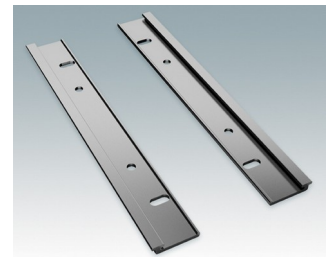

M5302212
Wall mount kit M200
Aluminium
Matt anodised