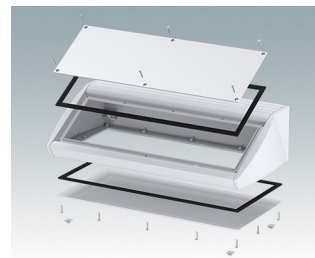

Sloping front terminal enclosures

- Ergonomic aluminium instrument enclosures for desktop and wall mounted applications
- Very robust design in three standard sizes and three colours: traffic white, light grey and black
- Optional IP 54 models (VDE tested) with gaskets for the front and base panels
- Pre-assembled aluminium case body with flat rear panel for connectors, switches, power inlets etc.
- Stainless steel M3 Torx® T10 and MS M3 Pozidriv fixings supplied
- Four non-slip rubber feet included
- Accessory front panel is recessed for a membrane keypad
- Pre-punched PCB fixing points in base
- For IP 54 protection accessory PCB pillars are required
- Accessory wall mounting kit.

Order your own fully customised version [learn more here >>](#)