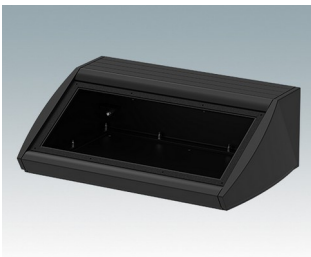

M5330109
UNIDESK M300 IP 54
Aluminium
Black RAL 9005
300x200x102mm
IP 54