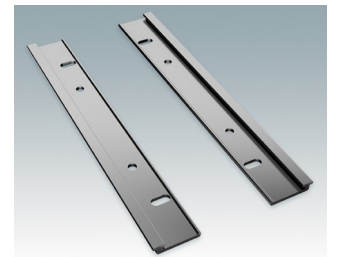

M5302212
Wall mount kit M200
Aluminium
Matt anodised