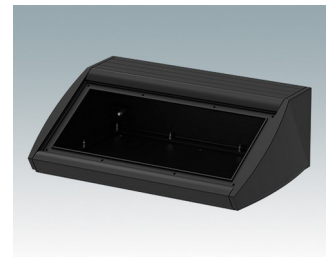

M5330119
UNIDESK M300
Aluminium
Black RAL 9005
300x200x102mm