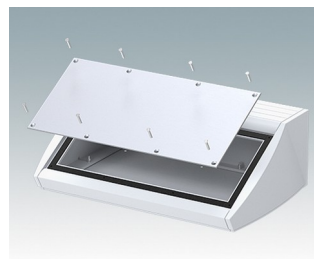

Sloping front terminal enclosures

- Ergonomic aluminium instrument enclosures for desktop and wall mounted applications
- Very robust design in three standard sizes and three colours: traffic white, light grey and black
- Optional IP 54 models (VDE tested) with gaskets for the front and base panels
- Pre-assembled aluminium case body with flat rear panel for connectors, switches, power inlets etc.
- Stainless steel M3 Torx® T10 and MS M3 Pozidriv fixings supplied
- Four non-slip rubber feet included
- Accessory front panel is recessed for a membrane keypad
- Pre-punched PCB fixing points in base
- For IP 54 protection accessory PCB pillars are required
- Accessory wall mounting kit.

Order your own fully customised version [learn more here >>](#)