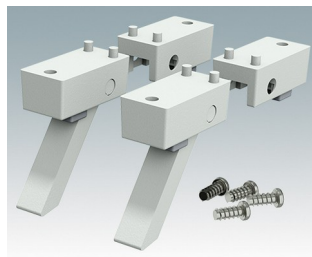

# ENCLOSURE FEET

- Universal feet for mounting to metal or plastic enclosures
- **Technofeet** - stylish and modern round plastic feet with or without tilt legs
- **Case Feet** - tough plastic feet with or without tilt legs
- Self-adhesive rubber non-slip feet
- Push-in rubber non-slip feet
- **Call us for a free sample!**

## Select Versions

**A9257107**  
Case Feet Kit 1  
ABS (UL 94 HB)  
Off-white RAL 9002  
34x17x16mm

**A9257207**  
Case Feet Kit 2  
ABS (UL 94 HB)  
Off-white RAL 9002  
34x17x16mm

**M5403002**  
Rubber Foot  
Rubber  
Grey  
12.7x12.7x5mm