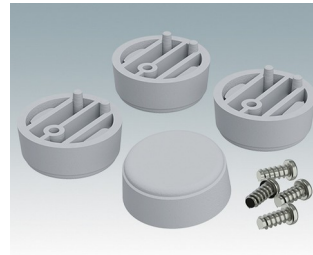

# ENCLOSURE FEET

- Universal feet for mounting to metal or plastic enclosures
- **Technofeet** - stylish and modern round plastic feet with or without tilt legs
- **Case Feet** - tough plastic feet with or without tilt legs
- Self-adhesive rubber non-slip feet
- Push-in rubber non-slip feet
- **Call us for a free sample!**

# ENCLOSURE FEET

**M5600019**  
Case Feet Kit 1  
ABS (UL 94 HB)  
Black RAL 9005  
34x17x16mm

**M5600045**  
Case Feet Kit 2  
ABS (UL 94 HB)  
Light grey RAL 7035  
34x17x16mm

**M5600049**  
Case Feet Kit 2  
ABS (UL 94 HB)  
Black RAL 9005  
34x17x16mm

**M5600100**  
Non-slip feet  
Rubber  
Transparent  
12.6x12.6x5.7mm

**M6420104**  
Technofoot Kit 1  
ABS (UL 94 HB)  
Anthracite RAL 7016  
30x30x12mm

**M6420105**  
Technofoot Kit 1  
ABS (UL 94 HB)  
Light grey RAL 7035  
30x30x12mm