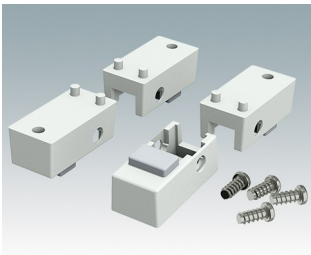

# ENCLOSURE FEET

- Universal feet for mounting to metal or plastic enclosures
- **Technofeet** - stylish and modern round plastic feet with or without tilt legs
- **Case Feet** - tough plastic feet with or without tilt legs
- Self-adhesive rubber non-slip feet
- Push-in rubber non-slip feet
- **Call us for a free sample!**

## Select Versions

**A9257107**  
Case Feet Kit 1  
ABS (UL 94 HB)  
Off-white RAL 9002  
34x17x16mm

**A9257207**  
Case Feet Kit 2  
ABS (UL 94 HB)  
Off-white RAL 9002  
34x17x16mm

**M5403002**  
Rubber Foot  
Rubber  
Grey  
12.7x12.7x5mm

**M5600015**  
Case Feet Kit 1  
ABS (UL 94 HB)  
Light grey RAL 7035  
34x17x16mm