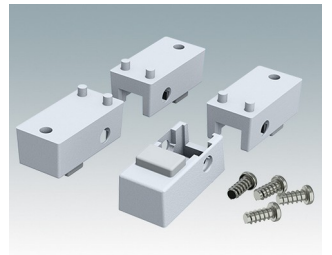

# ENCLOSURE FEET

- Universal feet for mounting to metal or plastic enclosures
- **Technofeet** - stylish and modern round plastic feet with or without tilt legs
- **Case Feet** - tough plastic feet with or without tilt legs
- Self-adhesive rubber non-slip feet
- Push-in rubber non-slip feet
- **Call us for a free sample!**

## Select Versions

**A9257107**  
Case Feet Kit 1  
ABS (UL 94 HB)  
Off-white RAL 9002  
34x17x16mm

**A9257207**  
Case Feet Kit 2  
ABS (UL 94 HB)  
Off-white RAL 9002  
34x17x16mm

**M5403002**  
Rubber Foot  
Rubber  
Grey  
12.7x12.7x5mm

**M5600015**  
Case Feet Kit 1  
ABS (UL 94 HB)  
Light grey RAL 7035  
34x17x16mm