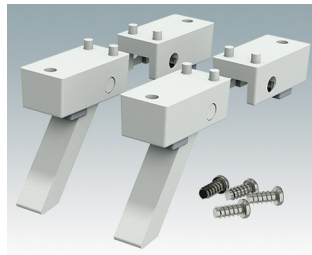

# ENCLOSURE FEET

- Universal feet for mounting to metal or plastic enclosures
- **Technofeet** - stylish and modern round plastic feet with or without tilt legs
- **Case Feet** - tough plastic feet with or without tilt legs
- Self-adhesive rubber non-slip feet
- Push-in rubber non-slip feet
- **Call us for a free sample!**

## Select Versions

**A9257107**  
Case Feet Kit 1  
ABS (UL 94 HB)  
Off-white RAL 9002  
34x17x16mm

**A9257207**  
Case Feet Kit 2  
ABS (UL 94 HB)  
Off-white RAL 9002  
34x17x16mm

**M5403002**  
Rubber Foot  
Rubber  
Grey  
12.7x12.7x5mm