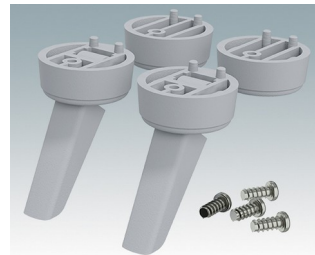

M6420206
Technofoot Kit 2
ABS (UL 94 HB)
Traffic grey A RAL 7042
30x30x12mm