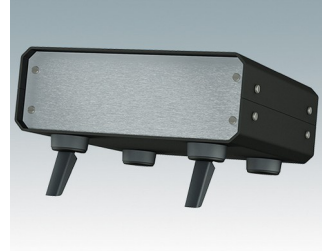

# ENCLOSURE FEET

- Universal feet for mounting to metal or plastic enclosures
- **Technofeet** - stylish and modern round plastic feet with or without tilt legs
- **Case Feet** - tough plastic feet with or without tilt legs
- Self-adhesive rubber non-slip feet
- Push-in rubber non-slip feet
- **Call us for a free sample!**

## Select Versions

**A9257107**  
Case Feet Kit 1  
ABS (UL 94 HB)  
Off-white RAL 9002  
34x17x16mm

**A9257207**  
Case Feet Kit 2  
ABS (UL 94 HB)  
Off-white RAL 9002  
34x17x16mm

**M5403002**  
Rubber Foot  
Rubber  
Grey  
12.7x12.7x5mm

**M5600015**  
Case Feet Kit 1  
ABS (UL 94 HB)  
Light grey RAL 7035  
34x17x16mm