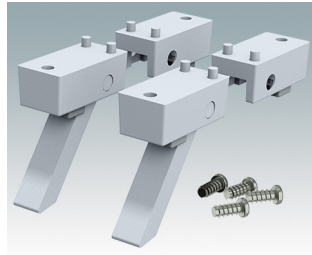

M5600045
Case Feet Kit 2
ABS (UL 94 HB)
Light grey RAL 7035
34x17x16mm