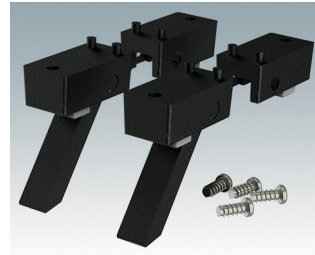

M5600049
Case Feet Kit 2
ABS (UL 94 HB)
Black RAL 9005
34x17x16mm