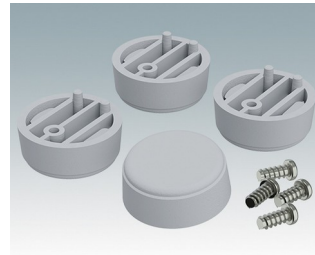

M6420106
Technofoot Kit 1
ABS (UL 94 HB)
Traffic grey A RAL 7042
30x30x12mm