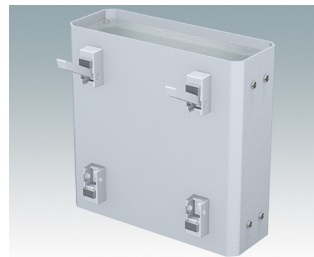

# ENCLOSURE FEET

- Universal feet for mounting to metal or plastic enclosures
- **Technofeet** - stylish and modern round plastic feet with or without tilt legs
- **Case Feet** - tough plastic feet with or without tilt legs
- Self-adhesive rubber non-slip feet
- Push-in rubber non-slip feet
- **Call us for a free sample!**

## Select Versions

**A9257107**  
Case Feet Kit 1  
ABS (UL 94 HB)  
Off-white RAL 9002  
34x17x16mm

**A9257207**  
Case Feet Kit 2  
ABS (UL 94 HB)  
Off-white RAL 9002  
34x17x16mm

**M5403002**  
Rubber Foot  
Rubber  
Grey  
12.7x12.7x5mm

**M5600015**  
Case Feet Kit 1  
ABS (UL 94 HB)  
Light grey RAL 7035  
34x17x16mm