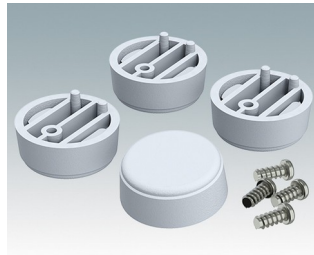

M6420105
Technofoot Kit 1
ABS (UL 94 HB)
Light grey RAL 7035
30x30x12mm