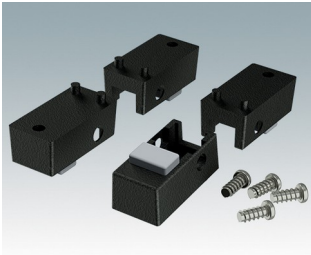

ENCLOSURE FEET

M5600019
Case Feet Kit 1
ABS (UL 94 HB)
Black RAL 9005
34x17x16mm