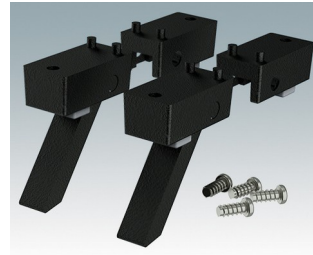

M5600049
Case Feet Kit 2
ABS (UL 94 HB)
Black RAL 9005
34x17x16mm