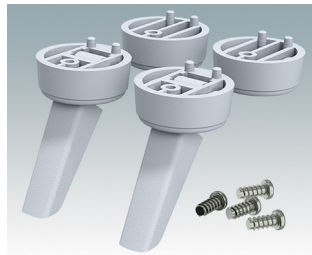

M6420205
Technofoot Kit 2
ABS (UL 94 HB)
Light grey RAL 7035
30x30x12mm