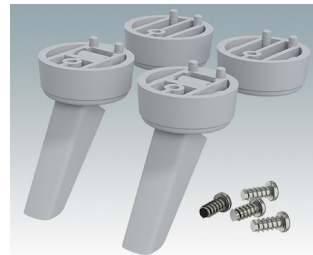

M6420206
Technofoot Kit 2
ABS (UL 94 HB)
Traffic grey A RAL 7042
30x30x12mm