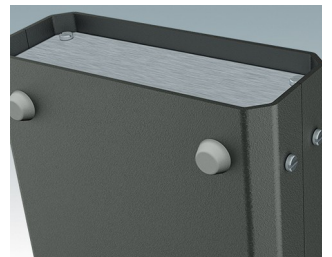

# ENCLOSURE FEET

- Universal feet for mounting to metal or plastic enclosures
- **Technofeet** - stylish and modern round plastic feet with or without tilt legs
- **Case Feet** - tough plastic feet with or without tilt legs
- Self-adhesive rubber non-slip feet
- Push-in rubber non-slip feet
- **Call us for a free sample!**

## Select Versions

**A9257107**  
Case Feet Kit 1  
ABS (UL 94 HB)  
Off-white RAL 9002  
34x17x16mm

**A9257207**  
Case Feet Kit 2  
ABS (UL 94 HB)  
Off-white RAL 9002  
34x17x16mm

**M5403002**  
Rubber Foot  
Rubber  
Grey  
12.7x12.7x5mm