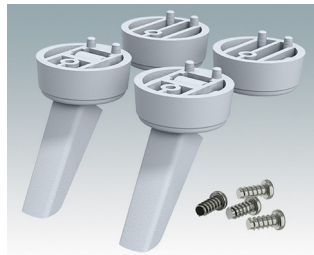

M6420205
Technofoot Kit 2
ABS (UL 94 HB)
Light grey RAL 7035
30x30x12mm