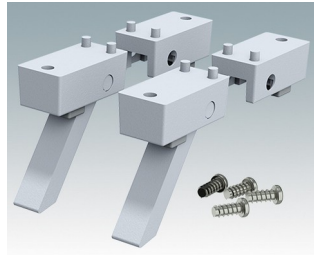

M5600045
Case Feet Kit 2
ABS (UL 94 HB)
Light grey RAL 7035
34x17x16mm