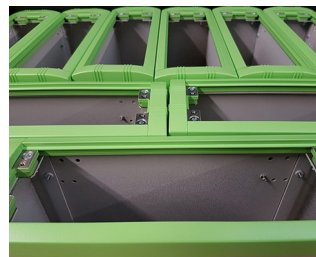

Our in-house facilities include a state of the art powder paint line.

Optional Stocked Powder Paints (Listed below)

We keep a large selection powder paints in RAL and Pantone colours in stock. There is no additional charge, or minimum order quantity, for painting our standard enclosures in one of our stocked paints. Simply select your desired colour or colour combination from the list below.

Note: colour images are provided as a guide only. Please refer to the exact RAL or Pantone references before finalising your colour choice.

Custom Colours

We can also supply enclosures, front panels and custom metalwork painted in your desired paint colour or other finish. When selecting a paint colour which is not from our stock list, the typical minimum order quantity for special colour enclosures and front panels is 10 to 25 units, depending upon the colour required. If it is a stocked colour, then there is no minimum order quantity.

We generally work with RAL colours, but can match other colours on demand. Talk to our sales team if you need a specific colour or finish.

What we offer:

- Powder polyester painting - tough, high quality finish in smooth, fine and heavy textures
- Nickel loaded EMC shielding lacquers for plastic parts
- Linishing of aluminium panels for a blemish free finish
- Full colour CMYK digital printing.

Contact our sales team for more information and a quotation.