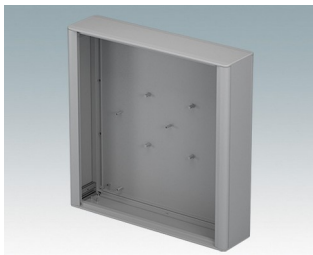

M7036402
TECHNOMET-CONTROL
C336V
Aluminium
Traffic grey A RAL 7042
360x360x95mm