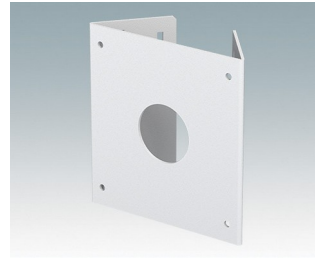

**M7000742**  
 Front Panel P – C325  
 Aluminium  
 Traffic grey A RAL 7042  
 332x2x240.8mm

**M7000744**  
 Front Panel P – C336  
 Aluminium  
 Traffic grey A RAL 7042  
 332x2x350.8mm

**M7000746**  
 Front Panel P – C430  
 Aluminium  
 Traffic grey A RAL 7042  
 392x2x290.8mm

**M7000900**  
 Wall Mounting Kit S  
 Mild Steel CR4  
 Traffic white RAL 9016  
 157x145x16mm

**M7000905**  
 Wall Mounting Kit L  
 Mild Steel CR4  
 Traffic white RAL 9016  
 225x235x16mm

**M7000920**  
 Pole-Mount Bracket  
 Mild Steel CR4  
 Traffic white RAL 9016  
 120x125x45mm