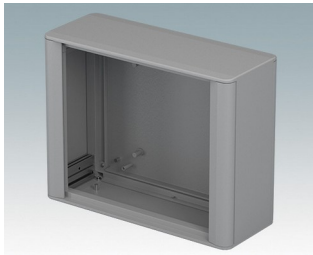

Select Versions

M7023002
TECHNOMET-CONTROL
C218V
Aluminium
Traffic grey A RAL 7042
230x180x95mm