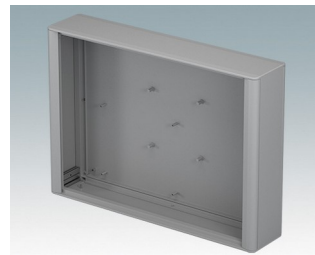

M7042202
TECHNOMET-CONTROL
C430V
Aluminium
Traffic grey A RAL 7042
420x300x95mm