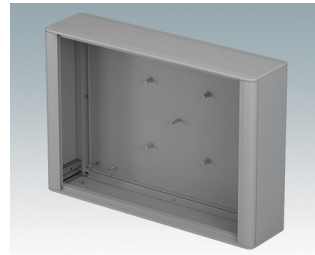

M7036102
TECHNOMET-CONTROL
C325V
Aluminium
Traffic grey A RAL 7042
360x250x95mm