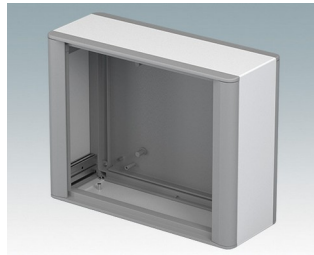

M7023006
TECHNOMET-CONTROL
C218V
Aluminium
Traffic white/traffic grey A RAL
9016/7042
230x180x95mm